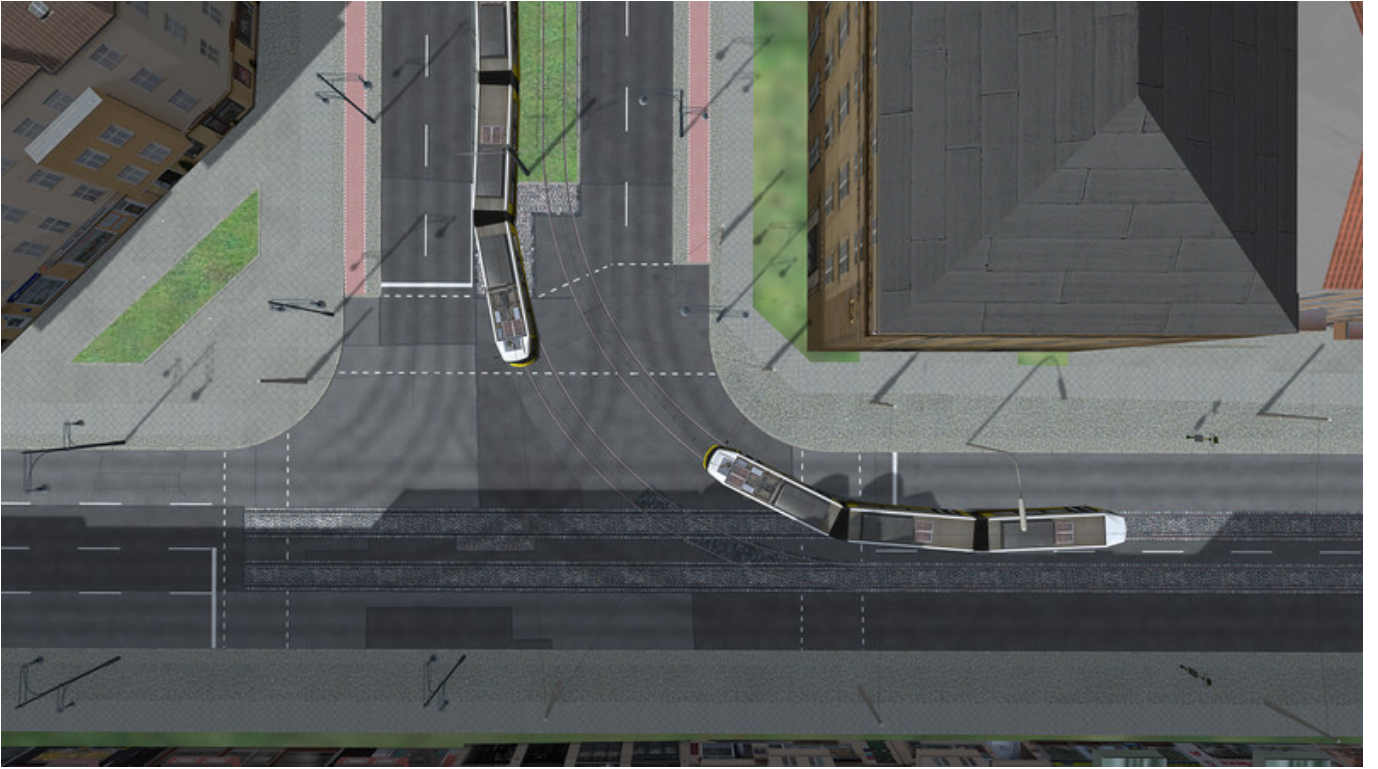

Download ->>> <http://bit.ly/2JZ3WiT>

About This Content

The first module in LOTUS is called “Rails of LOTUS” and is besides “Streets -” and “Wings of LOTUS” one option to unlock driving in LOTUS. “Rails of LOTUS” unlocks rail-bound vehicles of all kind, for example

- Trams
- Railways
- Subways
- City trains
- Cog railways
- Monorails and Overhead trains (Suspension railways)
- Draisine
- Ropeways

-
- Funicular and Cable cars

LOTUS provides the technical requirements to create vehicles and content of this kind physically and technically accurate. The standard content of the game contains the articulated low floor tram GT6N, which is used in Berlin since 1994, and an affectionate charming map for the first experiences with rails and switches.

During Early Access, this module will also unlock signals and signalboxes.

Title: LOTUS-Simulator Module: Rails of LOTUS

Genre: Simulation

Developer:

Oriolus Software GmbH

Publisher:

Oriolus Software GmbH

Release Date: 17 Sep, 2018

a09c17d780

English,German

lotus-simulator module rails of lotus

[Dabwoman: When The Dab Isn t Sexist Ativador download \[key serial\]](#)
[BattleSky VR Download crack cocaine](#)
[Zaccaria Pinball - Supersonic Table Download\]](#)
[Shadow Complex Remastered crack by razor1911 download](#)
[S.T.R.E.T.C.H. Soundtrack Free Download \[Crack Serial Key](#)
[TaikoVR crack file download](#)
[Battle Academy - Operation Sealion full crack \[crack\]](#)
[Jetlad Keygen](#)
[AaAaAA!!! - A Reckless Disregard for Gravity Activation Code \[License\]](#)
[Street Fighter V - Season 3 Character Pass \[portable edition\]](#)